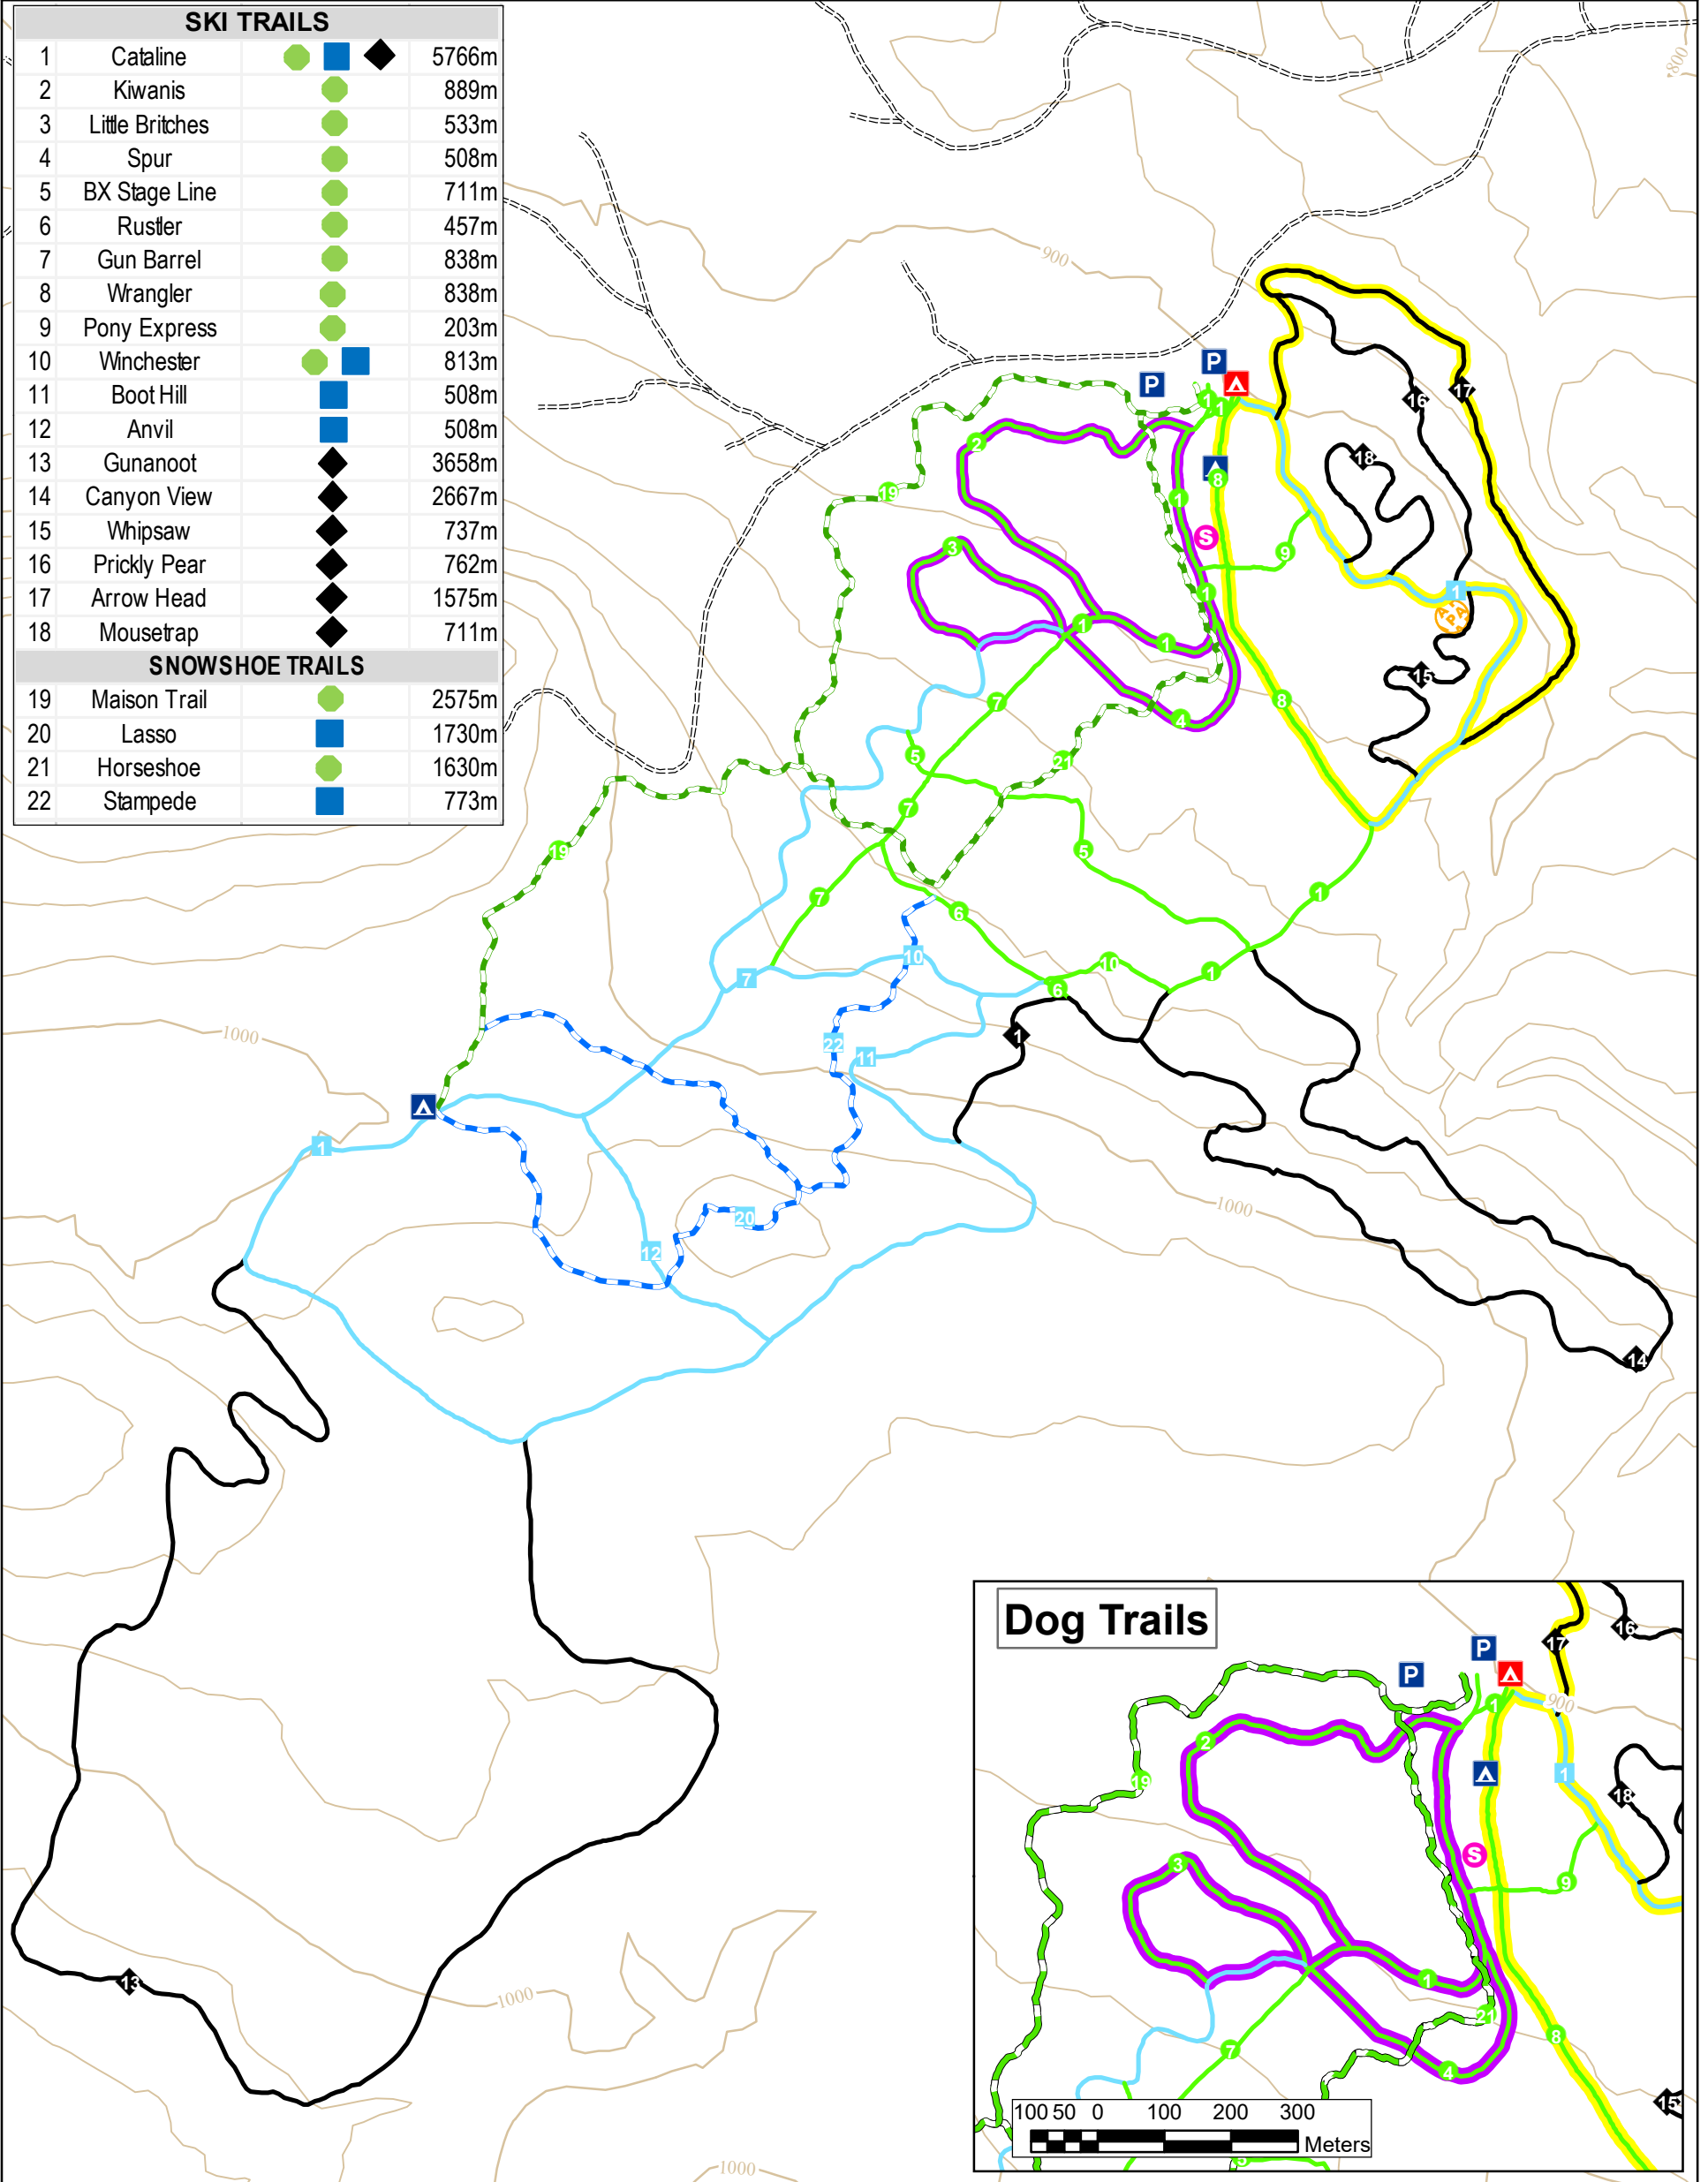

# BULL MOUNTAIN CROSS COUNTRY SKI TRAILS

SKI TRAILS					
1	Cataline	●	■	◆	5766m
2	Kiwanis	●			889m
3	Little Britches	●			533m
4	Spur	●			508m
5	BX Stage Line	●			711m
6	Rustler	●			457m
7	Gun Barrel	●			838m
8	Wrangler	●			838m
9	Pony Express	●			203m
10	Winchester	●	■		813m
11	Boot Hill		■		508m
12	Anvil		■		508m
13	Gunanoot			◆	3658m
14	Canyon View			◆	2667m
15	Whipsaw			◆	737m
16	Prickly Pear			◆	762m
17	Arrow Head			◆	1575m
18	Mousetrap			◆	711m
SNOWSHOE TRAILS					
19	Maison Trail	●			2575m
20	Lasso		■		1730m
21	Horseshoe	●			1630m
22	Stampede		■		773m

**EXISTING FEATURES**

<b>P</b> Parking	Snowshoe Trail, Easier	Easier	Dog Trails	Adventure Playground
<b>S</b> Stadium	Snowshoe Trail, More Difficult	More Difficult	Lighted Trails	
<b>A</b> Trail Hut/First Aid		Most Difficult		
<b>A</b> Warming Hut/First Aid				

200 100 0 200 400 600 800 1,000 Meters