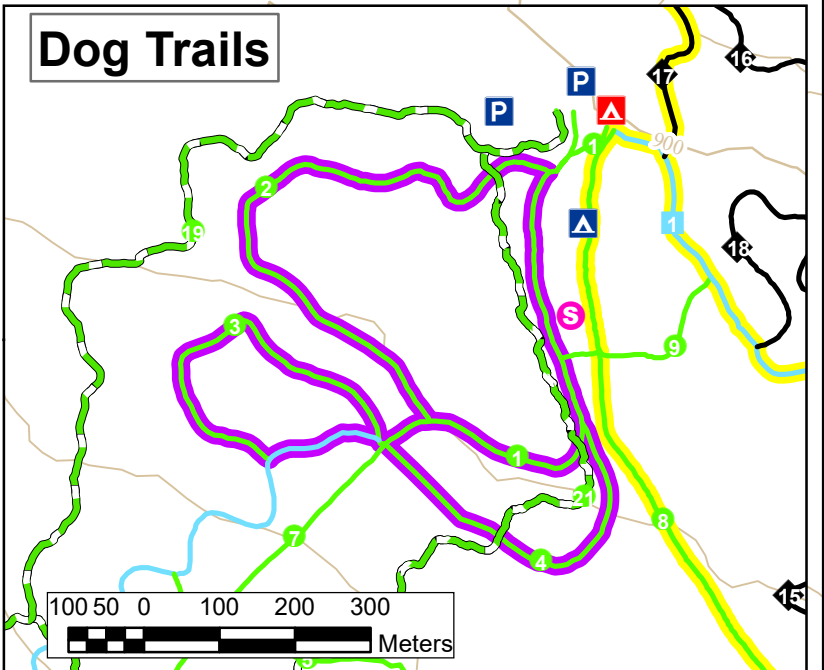

# BULL MOUNTAIN CROSS COUNTRY SKI TRAILS

SKI TRAILS					
1	Cataline	●	■	◆	5766m
2	Kiwanis	●			889m
3	Little Britches	●			533m
4	Spur	●			508m
5	BX Stage Line	●			711m
6	Rustler	●			457m
7	Gun Barrel	●			838m
8	Wrangler	●			838m
9	Pony Express	●			203m
10	Winchester	●	■		813m
11	Boot Hill		■		508m
12	Anvil		■		508m
13	Gunanoot			◆	3658m
14	Canyon View			◆	2667m
15	Whipsaw			◆	737m
16	Prickly Pear			◆	762m
17	Arrow Head			◆	1575m
18	Mousetrap			◆	711m
SNOWSHOE TRAILS					
19	Maison Trail	●			2575m
20	Lasso		■		1730m
21	Horseshoe	●			1630m
22	Stampede		■		773m

**EXISTING FEATURES**

<b>P</b> Parking	Snowshoe Trail, Easier	Easier	Dog Trails	Adventure Playground
<b>S</b> Stadium	Snowshoe Trail, More Difficult	More Difficult	Lighted Trails	
<b>A</b> Trail Hut/First Aid		Most Difficult		
<b>A</b> Warming Hut/First Aid				

200 100 0 200 400 600 800 1,000 Meters